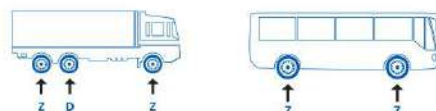

TESTIMONIAL

"I acknowledge 3 to 4% fuel benefit by using MICHELIN Tubeless Tyres for my fleet of 100 trucks running across India with 30% additional tyre life."

- RR Logistics