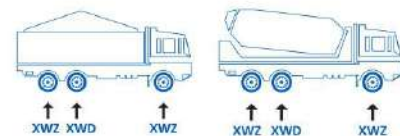

> ENHANCED DURABILITY

- Stone ejectors^ at the base of the tread groove ensures even wear.

TESTIMONIAL

"Performance and mileage of X works is very good and there is no issue with claims or warranty."

- Shri Raghavendra Roadlines